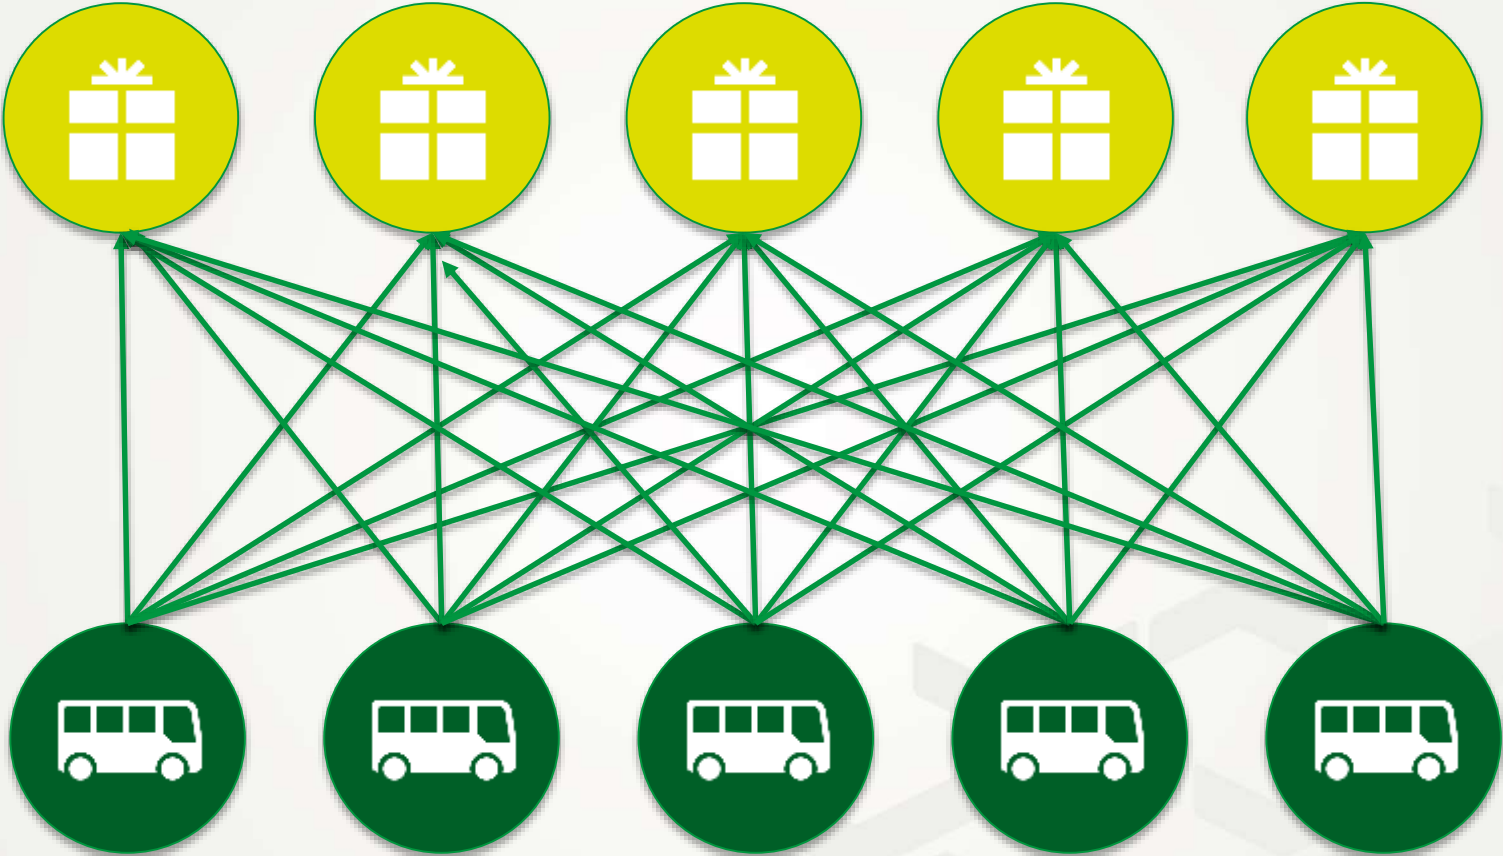

Samtrafiken

Swedish Mobility Program

No pers: 1
Loc: A
Time: 11:30
11 feb

Leg: 2
12:20
Range: 50m
Access: Card

Leg: 1
12:00
Range: 200m
Access: Card
Span: 20min

Span: 20min

Leg: 3 (Current)
13:10
Range: 25m
Access: Card

Public transport

Passenger transport with shared resources

Samtrafikens Mobility Square

Retailers

Samtrafikens Mobility Square

Producers

Retailers

Producers

Retailers

Producers

Change
- your -
mindset

Swedish Mobility Program

No pers: 1
Loc: A
Time: 11.30
11 feb

Leg: 2
12.20
Range: 50m
Access: Card

Leg: 1
12.00
Range: 200m
Access: Card
Span: 20min

Span: 20min

Leg: 3 (Current)
13.10
Range: 25m
Access: Card