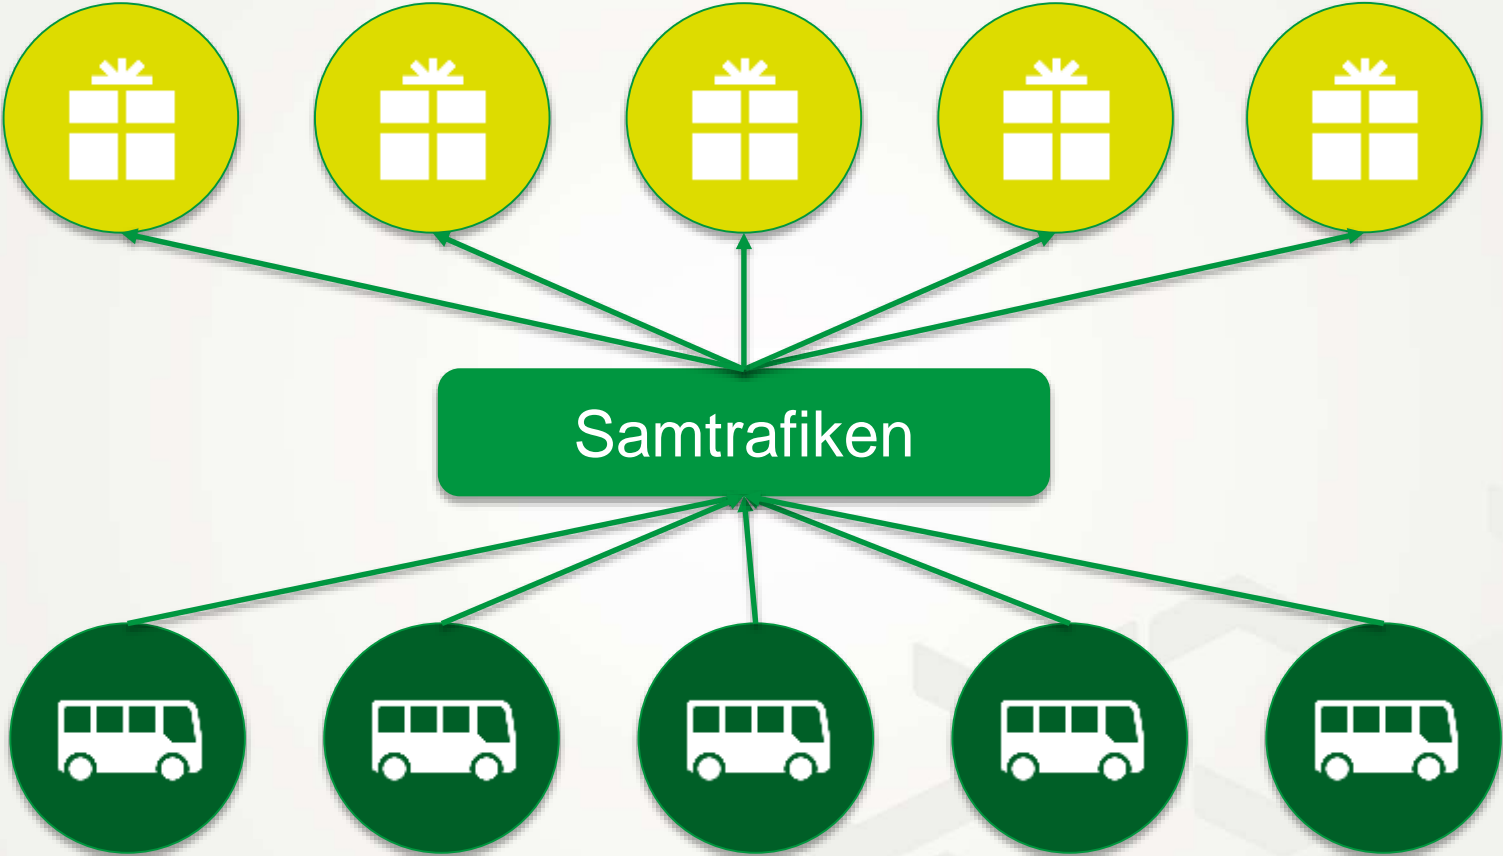

Public transport

Passenger transport with shared resources

Samtrafikens Mobility Square

Retailers

Samtrafikens Mobility Square

Producers

Retailers

Producers

Retailers

Producers

Change
- your -
mindset

Swedish Mobility Program

No pers: 1
Loc: A
Time: 11.30
11 feb

Leg: 2
12.20
Range: 50m
Access: Card

Leg: 1
12.00
Range: 200m
Access: Card
Span: 20min

Span: 20min